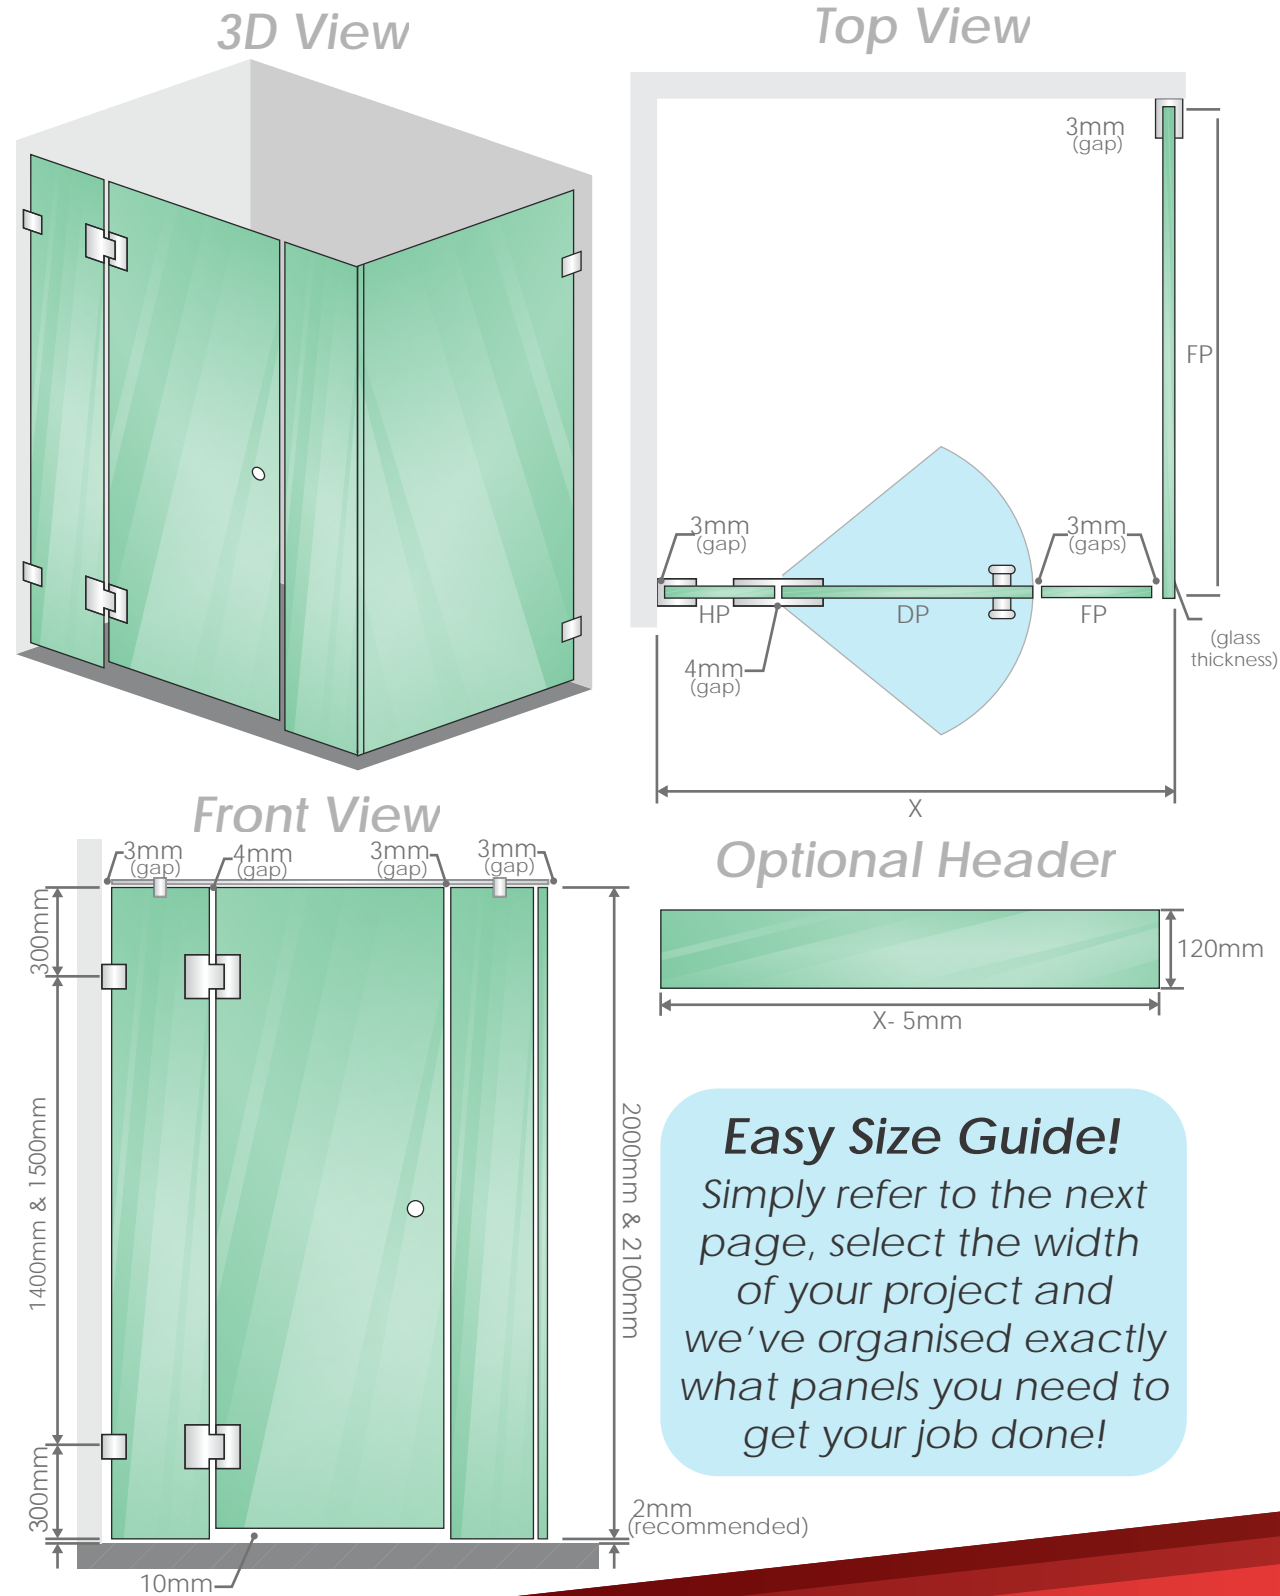

# 4-Panel Square System

**Easy Size Guide!**  
Simply refer to the next page, select the width of your project and we've organised exactly what panels you need to get your job done!

# Fixed Panel

Fixed Panel Widths Available								
130	370	610	800	840	880	930	1000	1175
160	400	640	805	845	885	940	1025	1190
190	430	670	810	850	890	950	1050	1195
220	460	700	815	855	895	960	1075	1200
250	490	730	820	860	900	970	1095	1300
280	520	760	825	865	905	980	1100	1400
310	550	790	830	870	910	990	1125	1500
340	580	795	835	875	920	995	1150	

# Hinge & Door Panels

Hinge Panel Widths
130
160
190
220
250
280
310
340
370
400
430
460
490
520
550
580
610
640
670
700
730

*Our wide range of widths Available for Hinge, Door, Header & Fixed panels ensure the perfect shower screen configuration*

*Use a combination of your desired panels to create the configuration that suits your needs!*

Door Panel Widths
600
605
610
615
620
625
630
635
640
645
650
655
660